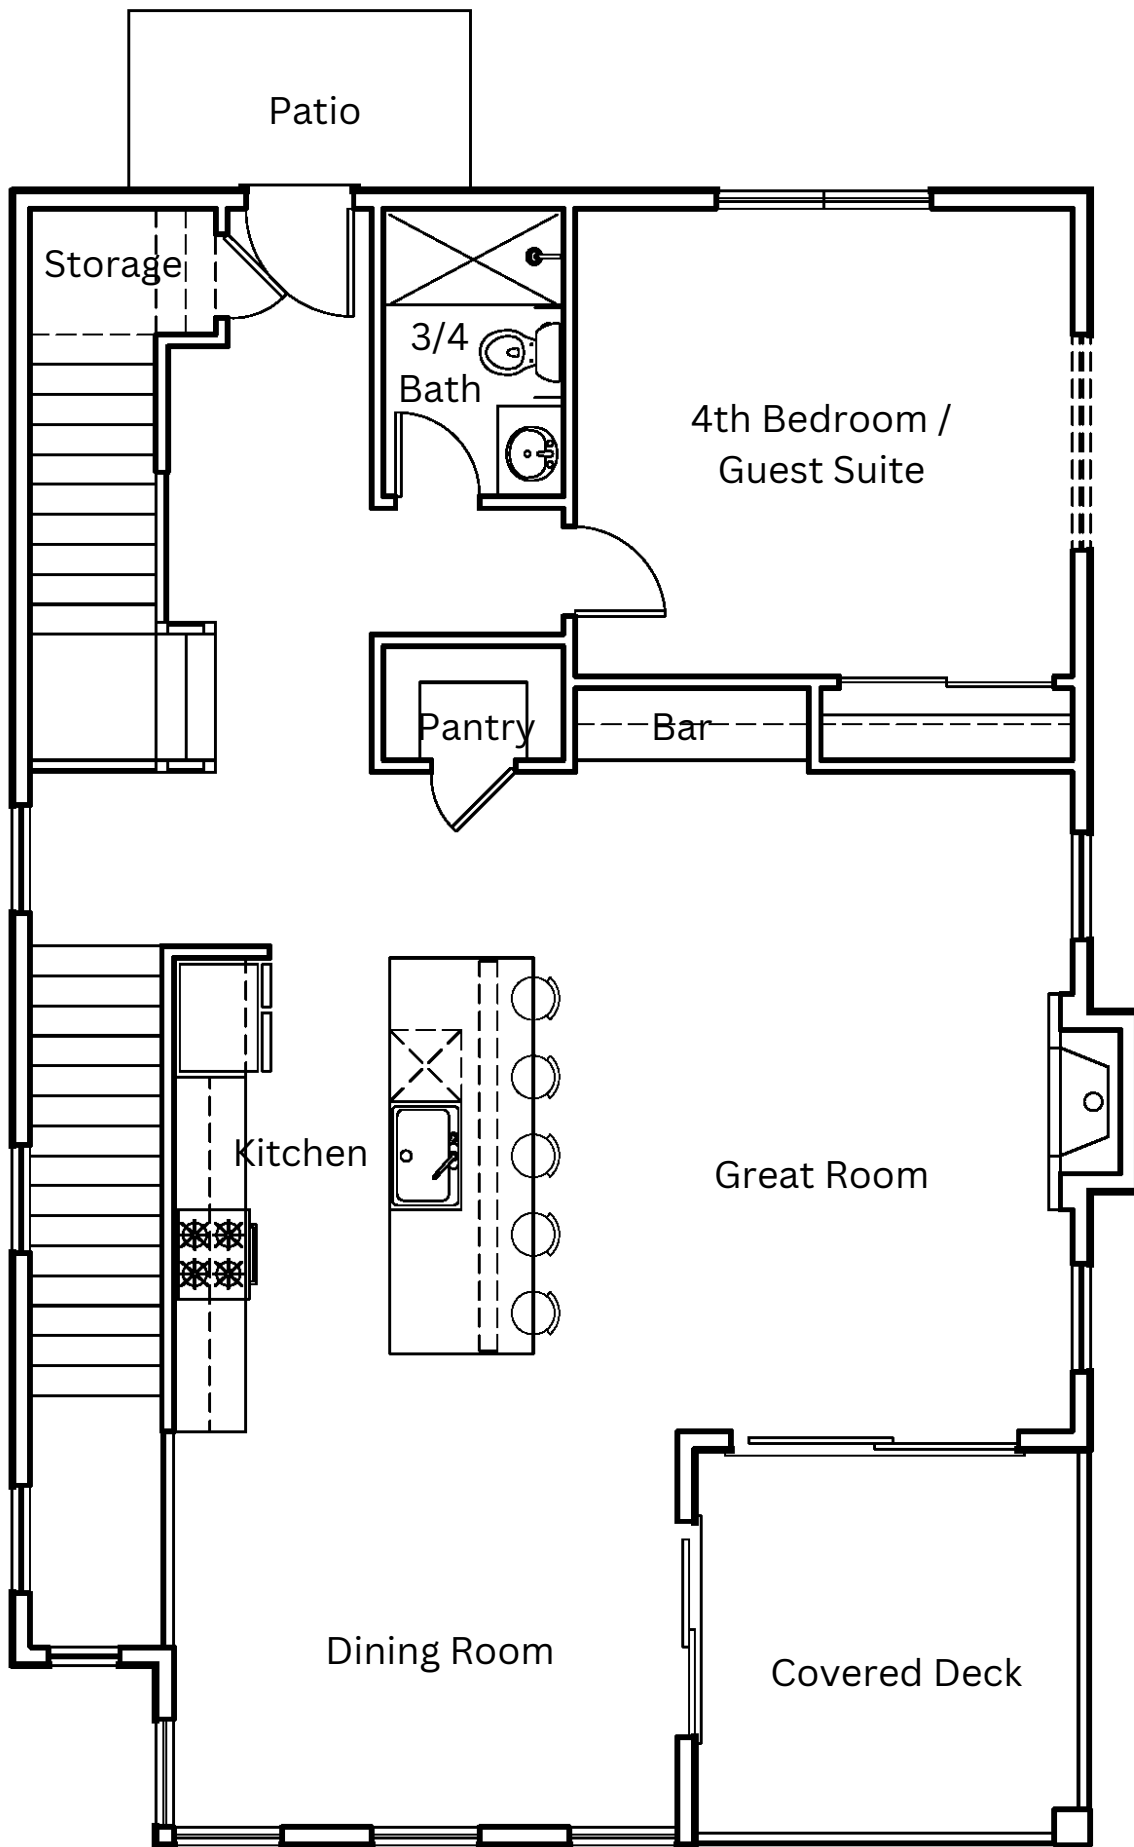

## Altamura Lot 11 & 13

3,064 sf Plan Multi-Level Design  
4 Bedrooms + Bonus/5th Bedroom  
4 Bathrooms All with Showers  
2 Car Garage with Storage Area  
West Facing

Altamura Lot 11 & 13: Lower Floor

Altamura Lot 11 & 13: Main Floor

Altamura Lot 11 & 13: Upper Floor