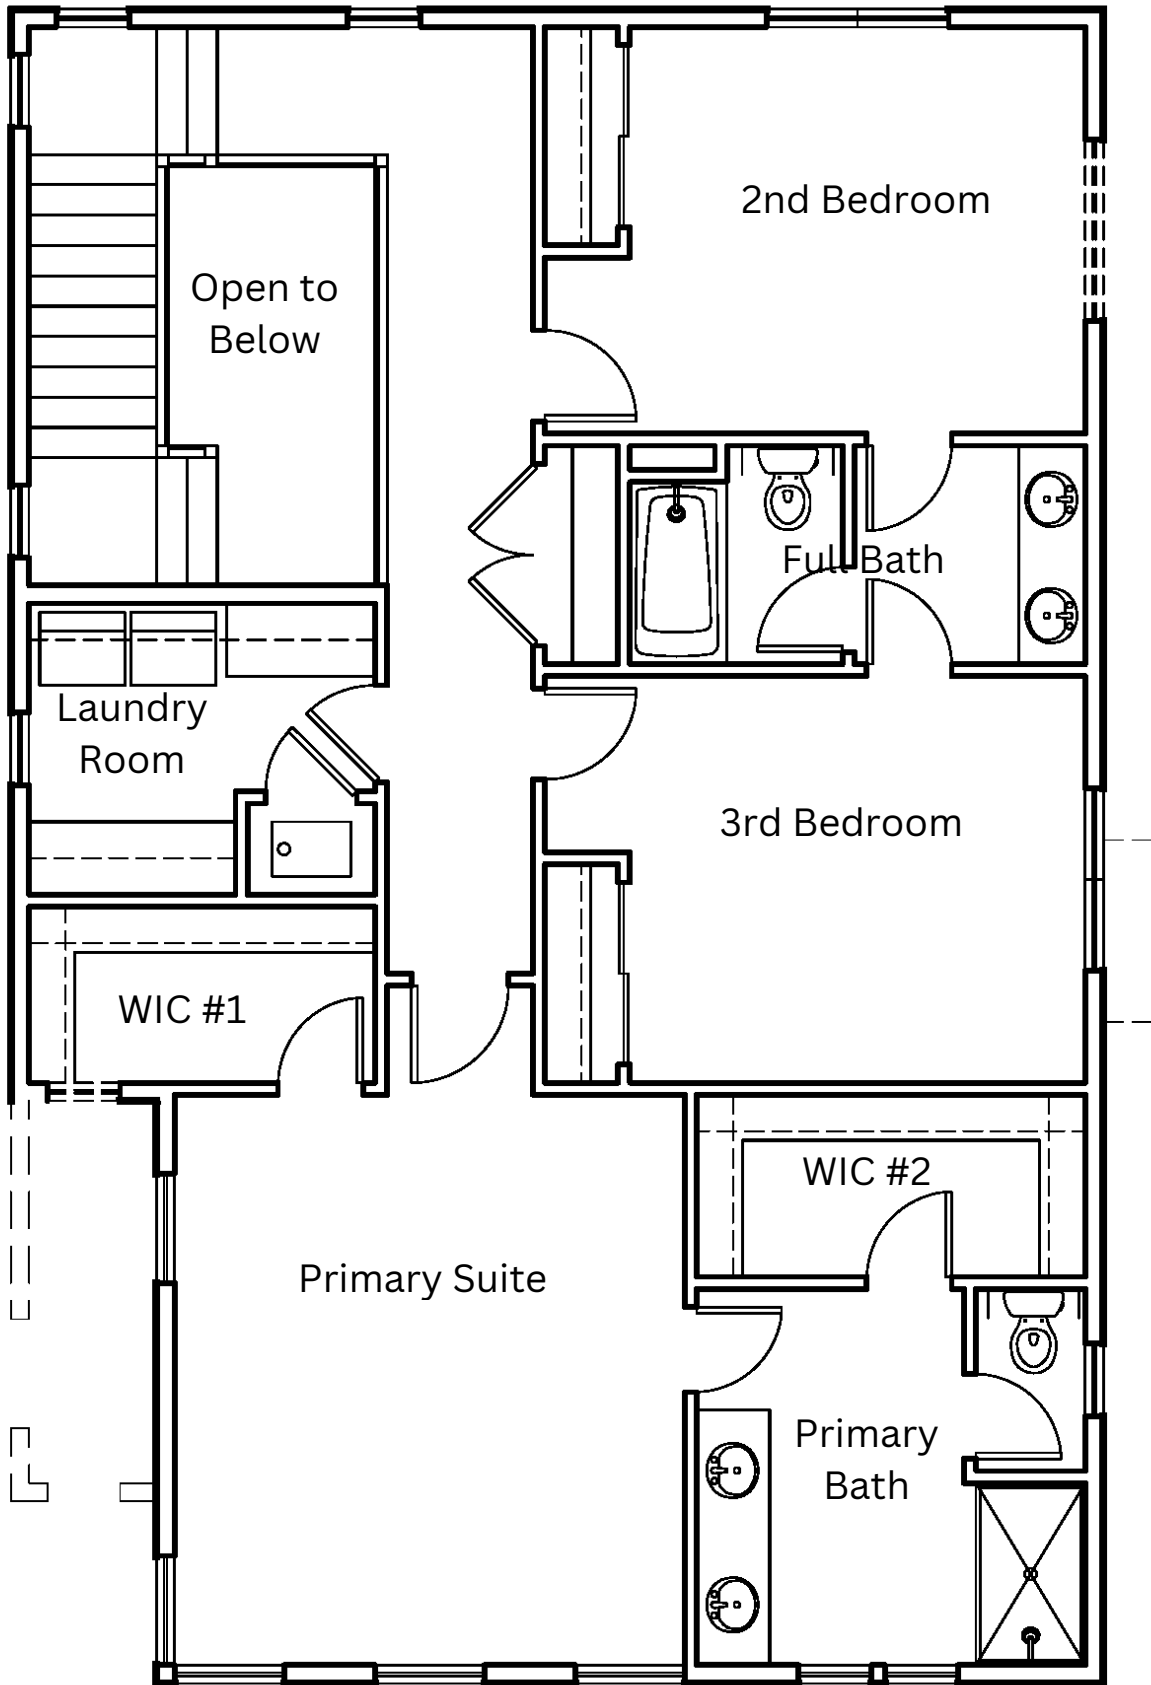

## Altamura Lot 11 & 13

3,064 sf Plan Multi-Level Design  
4 Bedrooms + Bonus/5th Bedroom  
4 Bathrooms All with Showers  
2 Car Garage with Storage Area  
West Facing

Altamura Lot 11 & 13: Lower Floor

Altamura Lot 11 & 13: Main Floor

Altamura Lot 11 & 13: Upper Floor