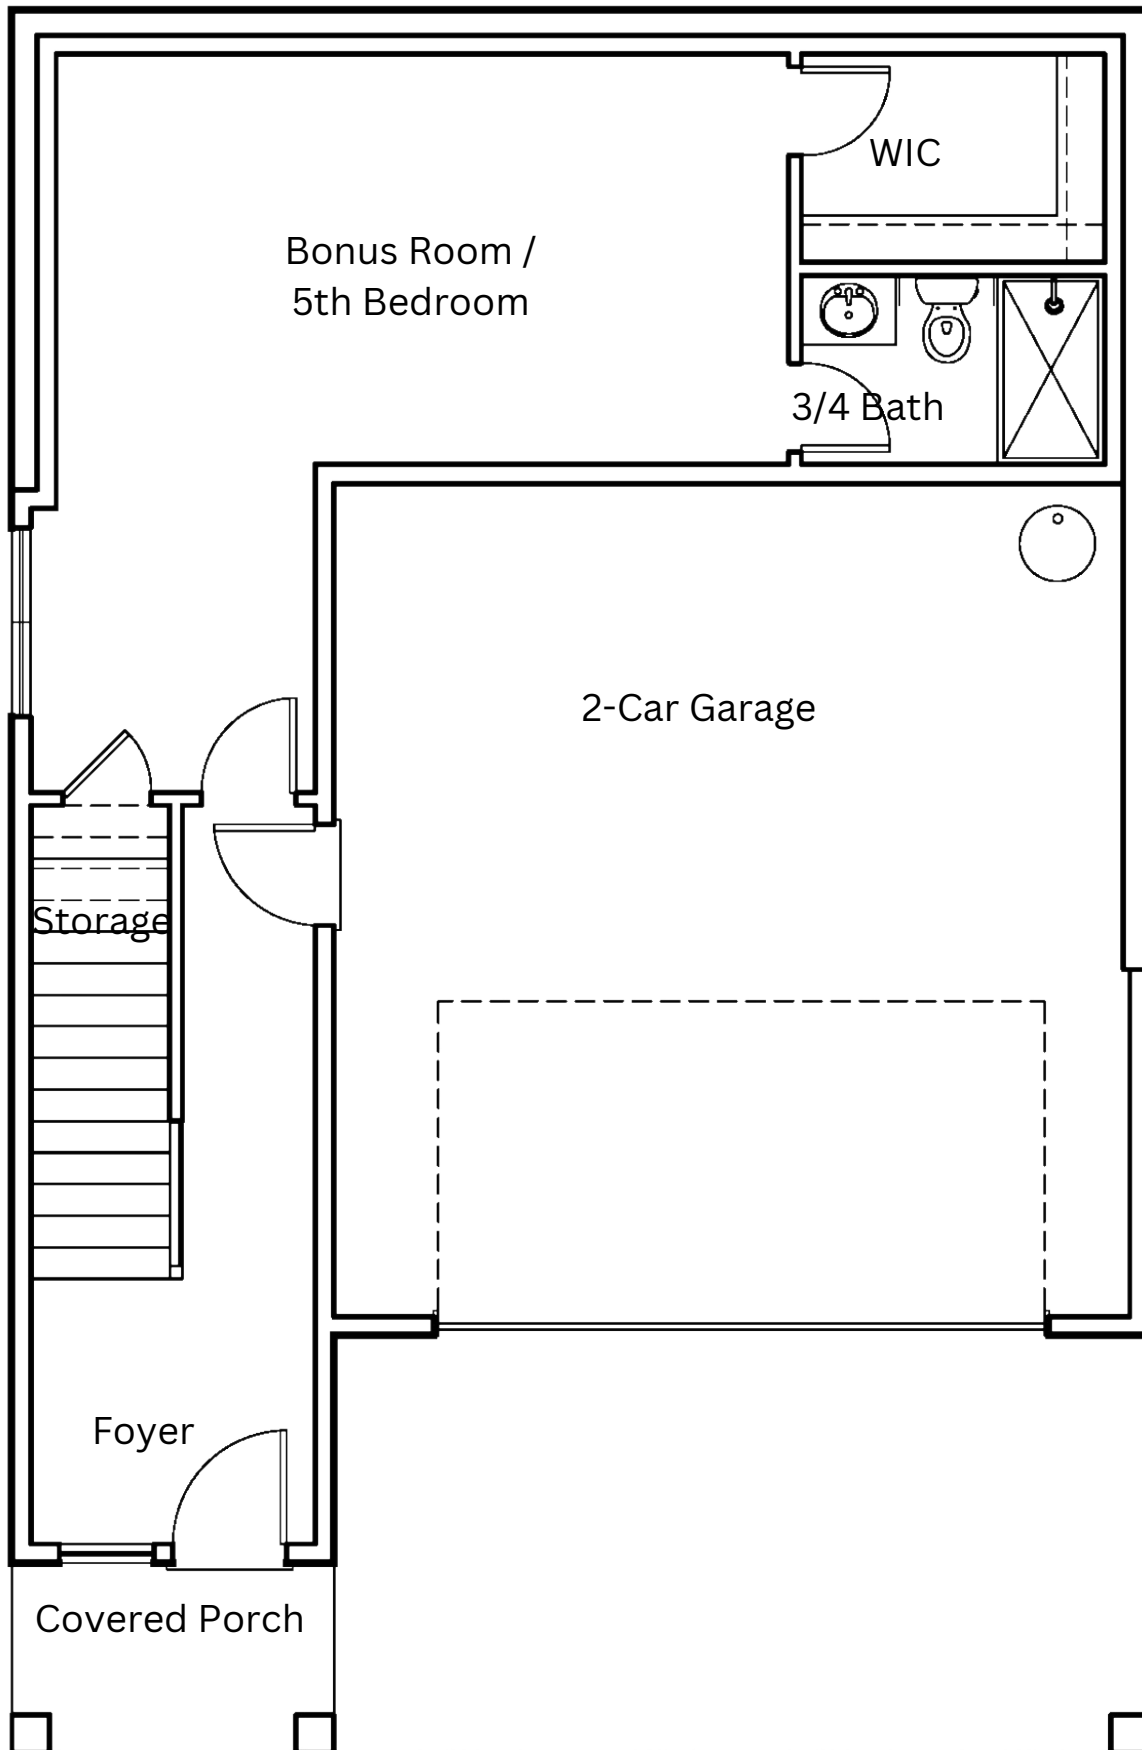

## Altamura Lot 11 & 13

3,064 sf Plan Multi-Level Design  
4 Bedrooms + Bonus/5th Bedroom  
4 Bathrooms All with Showers  
2 Car Garage with Storage Area  
West Facing

Altamura Lot 11 & 13: Lower Floor

Altamura Lot 11 & 13: Main Floor

Altamura Lot 11 & 13: Upper Floor